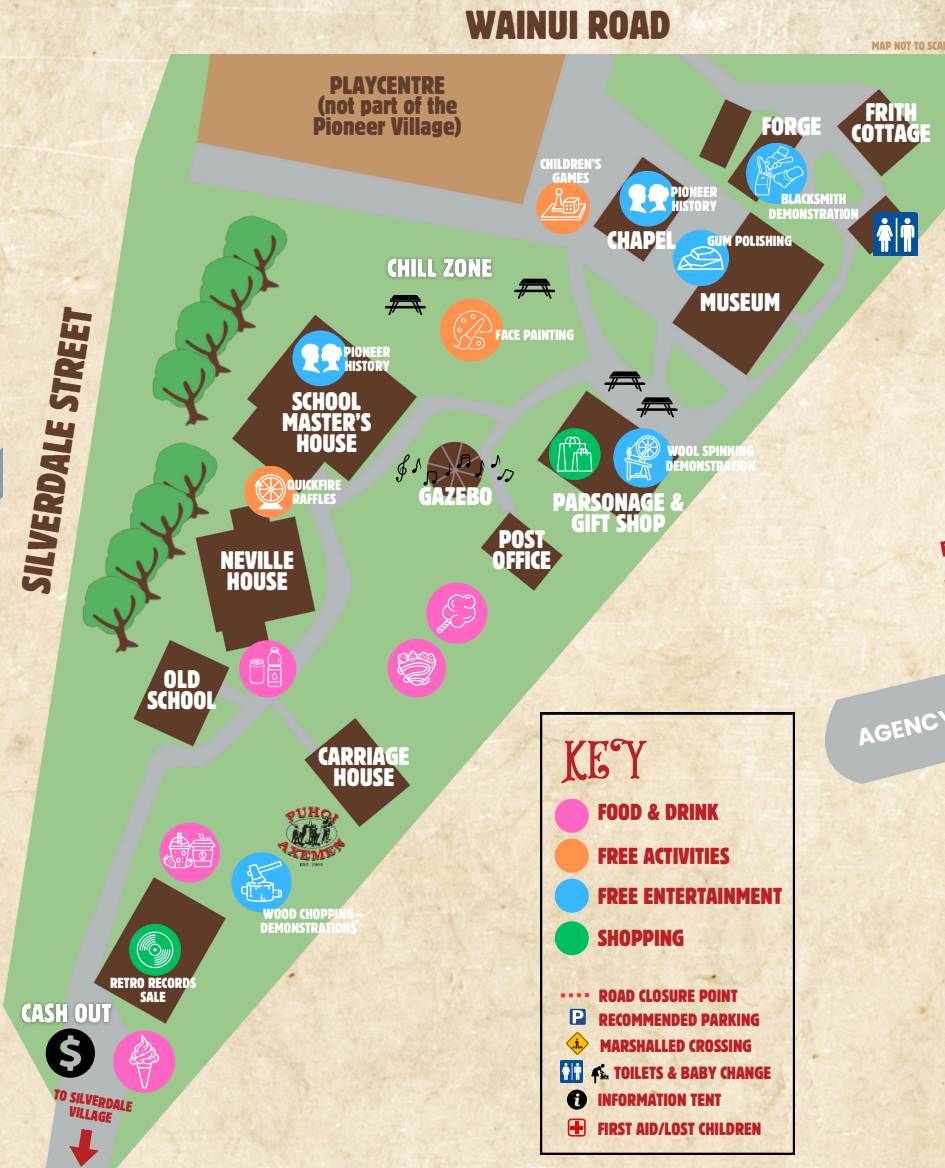

SILVERDALE PIONEER FESTIVAL 2025

SATURDAY 5TH APRIL
2.00PM - 6.00PM
SILVERDALE VILLAGE & PIONEER VILLAGE

FESTIVAL AREA

HELPFUL INFO

Festival entry is via Wainui Road
 Parking available at Stella Maris School, Silverdale Centre & Silverdale Mall and surrounding streets

EVENT PROGRAMME

PIONEER VILLAGE

2pm - 6pm
 Heritage Buildings & Gift Shop Open
2pm - 4pm FREE Face Painting proudly sponsored by **WV**
2.15pm, 3.15pm, 4.15pm, 5.15pm
 Wood Chopping Demonstrations
2.45pm and 3.45pm Quick Fire Raffles

MAIN STAGE

2pm Festival Opening
2.30-3.15pm Chet and Melissa O'Connell 🎵
3.20-3.30pm Dress up competition winners
3.30-4pm Jarred Fell, Magician
4.10pm-4.55pm Clover 🎵
5-5.45pm The Renegades 🎵

VILLAGE HALL

3pm, 3.30pm, 4pm
 Line Dancing Classes with Country Heartbeat Dance Co

PIONEER VILLAGE MAP

SILVERDALE VILLAGE MAP